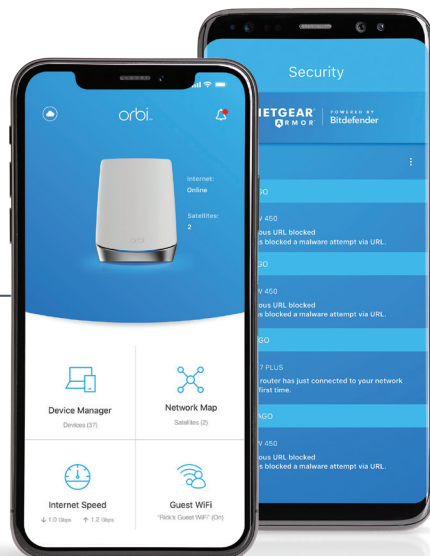

Gigabit Speeds Where You Need Them.

Don't let your home be a maze of dead zones. Get consistent speeds everywhere with Tri-band dedicated wireless backhaul, 8 Gigabit Ethernet ports & a 2.5Gbps Internet port.

It's Easy.

Enjoying your WiFi has never been easier. Use the Orbi app and NETGEAR Armor to create your secure whole home WiFi in minutes.

House Diagram

orbi™
**Ultimate
Smart Home
Experience**

Use the Orbi app to setup and manage your Orbi WiFi.

Advanced Cyber Security for Your Devices
NETGEAR Armor™ | Powered by Bitdefender®

- **Advanced Threat Detection** - Identifies & blocks viruses, spyware, ransomware, malicious links, and more, on your laptops, tablets & smartphones.
- **Smart Home Vulnerability Scans** - Regularly scans connected devices to ensure they're not vulnerable to hackers.
- **Data Theft Protection** - If your Android® or Windows™ device is lost or stolen, you can locate, lock, & wipe data remotely.
- **Instant Alerts** - Receive immediate alerts when threats are detected & blocked.