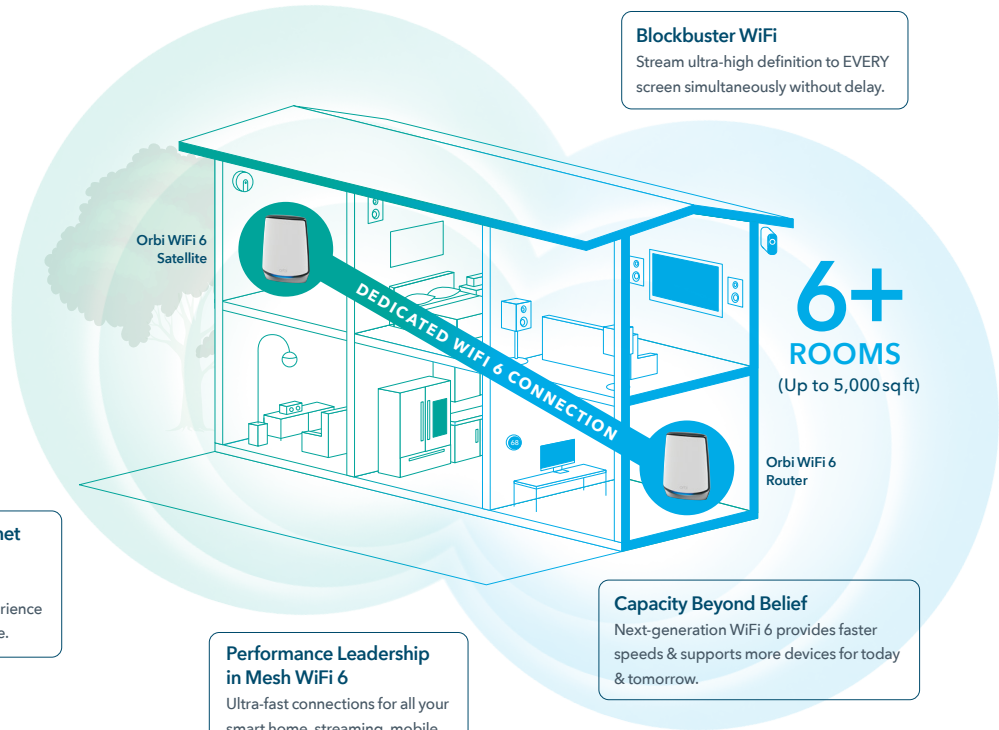

Protect your connected home devices from Internet threats with best-in-class anti-virus, anti-malware & data protection.¹

Manage Your Kids' Screen Time.

NETGEAR Smart Parental Controls™ let you easily manage your kids' time online across their connected devices.²

Gigabit Speeds Where You Need Them.

Don't let your home be a maze of dead zones. Get consistent speeds everywhere with Tri-band dedicated wireless backhaul, 8 Gigabit Ethernet ports & a 2.5Gbps Internet port.

It's Easy.

Enjoying your WiFi has never been easier. Use the Orbi app and NETGEAR Armor to create your secure whole home WiFi in minutes.

House Diagram

orbi™
**Ultimate
Smart Home
Experience**

Use the Orbi app to setup and manage your Orbi WiFi.