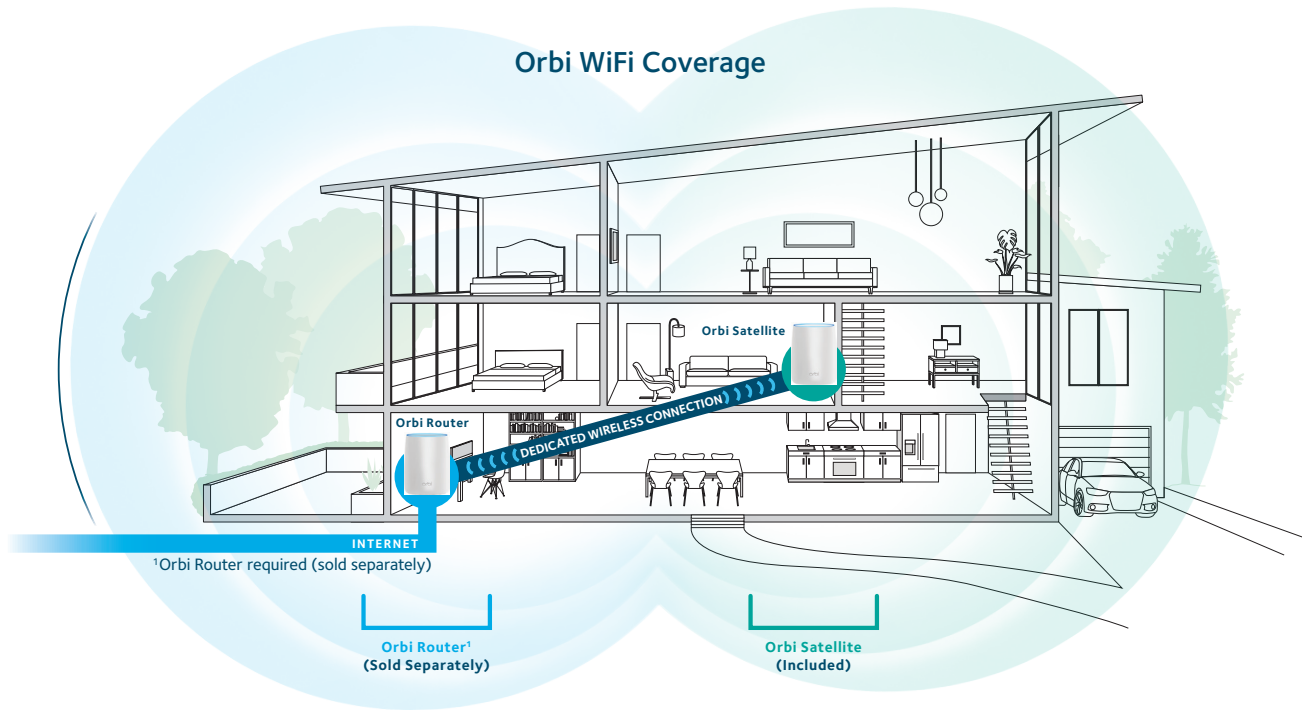

Overview

Orbi™ is the simplest and smartest way to enjoy high-speed WiFi in every corner of your home. Each Add-on Orbi Satellite easily expands your Orbi WiFi System to cover up to an additional 2,500 square feet with strong WiFi signals. Innovative Tri-band WiFi helps maximize the Internet speeds available in your home.

Enjoy better WiFi. Everywhere.

Features

Extend Your Existing WiFi Coverage.

Tri-band Mesh WiFi delivers powerful, seamless WiFi to any room. Less buffering and dead zones.

Your Home & Yard. Covered.

This WiFi Add-on Satellite delivers combined WiFi speeds up to 3Gbps for up to an additional 2,500 sq ft.

One WiFi Network.

Enjoy the convenience of a single WiFi name for your whole home.

Simple & Secure.

Use the Orbi app to create secure whole home WiFi in minutes.

¹Orbi Router required (sold separately)

House Diagram

Orbi Satellite (RBS50)

Sync button

Plugs into Ethernet-enabled devices

Power button

¹Orbi Router required (sold separately)

What's In the Box?

- One (1) Orbi Satellite (RBS50v2)
- One (1) 12V/2.5A power adapter
- Quick start guide